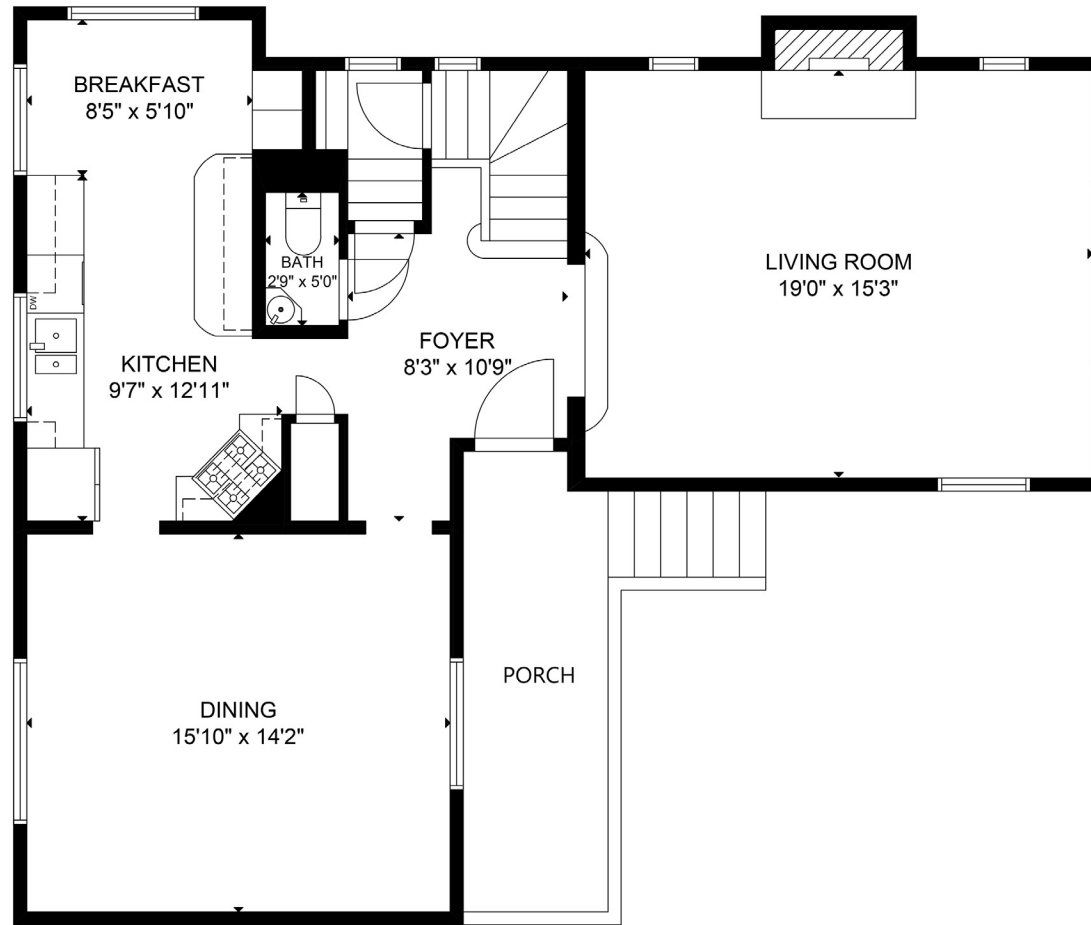

FLOOR 1

FLOOR 2

FLOOR 3

GROSS INTERNAL AREA
 TOTAL: 1,996 sq ft
 FLOOR 1: 440 sq ft, FLOOR 2: 882 sq ft
 FLOOR 3: 674 sq ft
 EXCLUDED AREA: GARAGE: 452 sq ft
 SIZE AND DIMENSIONS ARE APPROXIMATE, ACTUAL MAY VARY.