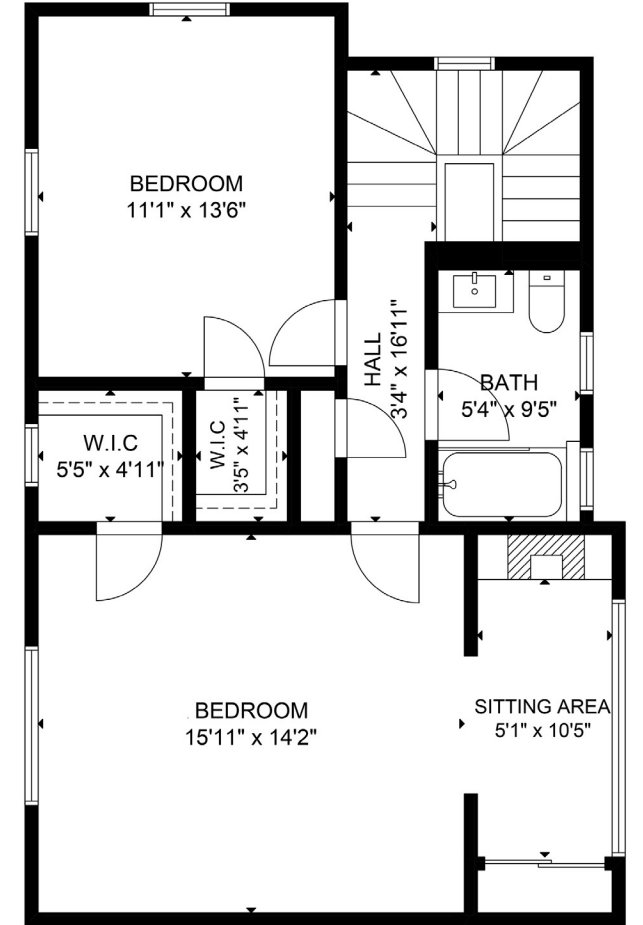

FLOOR 1

FLOOR 2

FLOOR 3

GROSS INTERNAL AREA
 TOTAL: 1,996 sq ft
 FLOOR 1: 440 sq ft, FLOOR 2: 882 sq ft
 FLOOR 3: 674 sq ft
 EXCLUDED AREA: GARAGE: 452 sq ft
 SIZE AND DIMENSIONS ARE APPROXIMATE, ACTUAL MAY VARY.